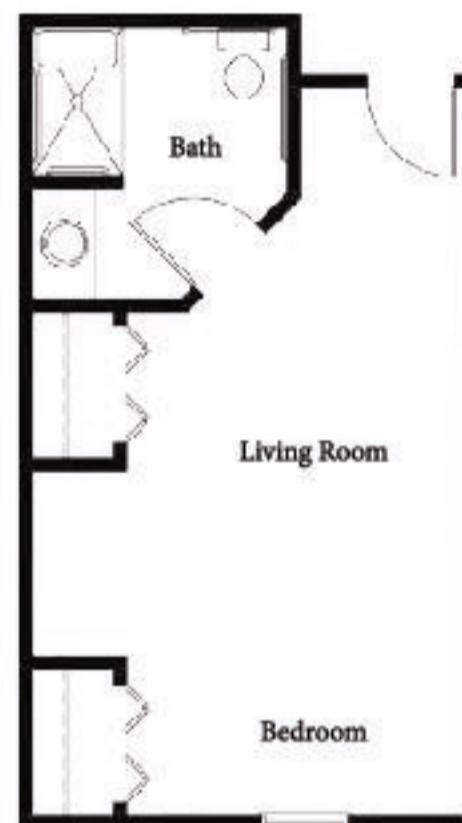

LIVING OPTIONS

Divided Companion

Two Bedroom Floor Plan
172 Total Sq. Ft.

Open Companion

One Bedroom Floor Plan
182.5 Total Sq. Ft.

Studio

Studio Floor Plan
204 Total Sq. Ft.

The Evergreens

Studio Floor Plan
310 Total Sq. Ft.