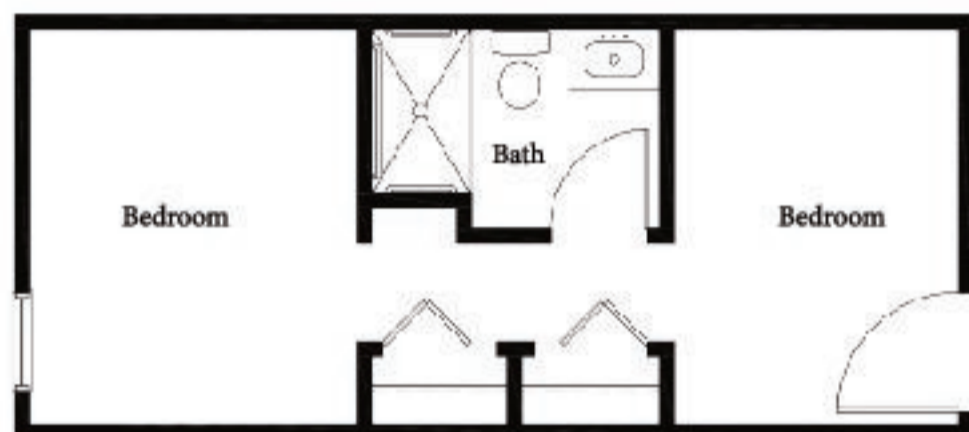

LIVING OPTIONS

Divided Companion

Two Bedroom Floor Plan
172 Total Sq. Ft.

Open Companion

One Bedroom Floor Plan
182.5 Total Sq. Ft.

Studio

Studio Floor Plan
204 Total Sq. Ft.

The Evergreens

Studio Floor Plan
310 Total Sq. Ft.