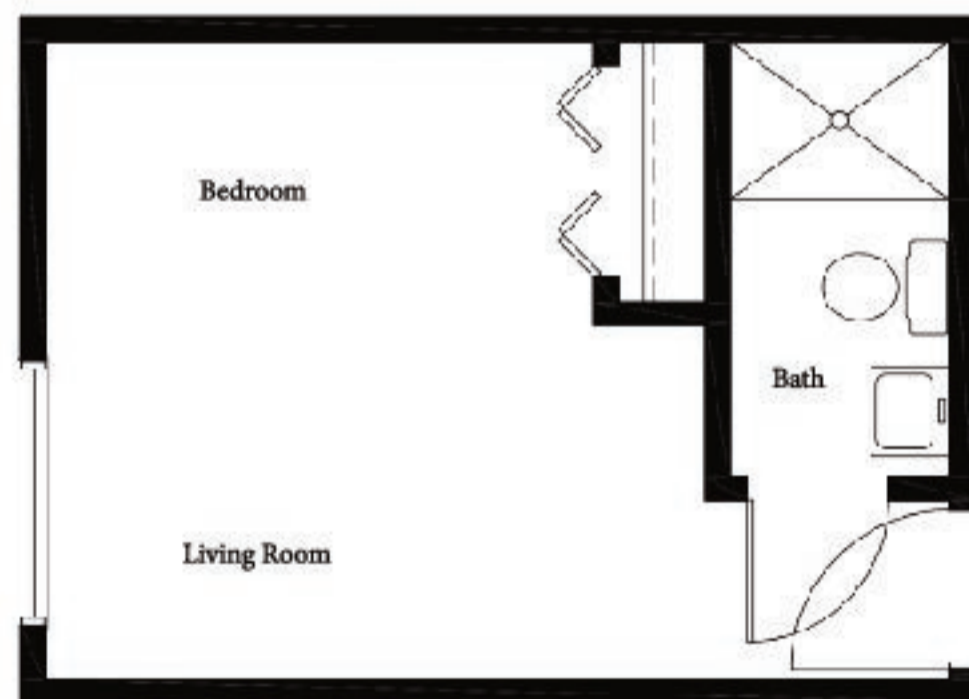

LIVING OPTIONS

Divided Companion

Two Bedroom Floor Plan
172 Total Sq. Ft.

Open Companion

One Bedroom Floor Plan
182.5 Total Sq. Ft.

Studio

Studio Floor Plan
204 Total Sq. Ft.

The Evergreens

Studio Floor Plan
310 Total Sq. Ft.